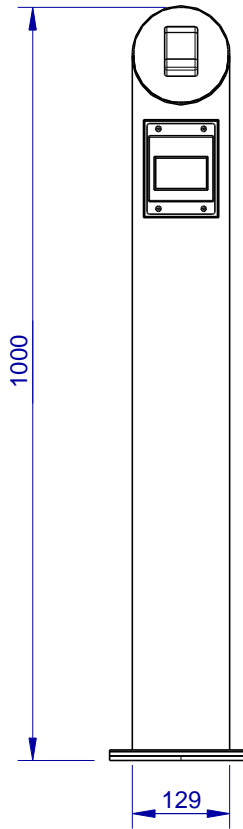

BGCRSI S/S

CARD READER STAND
AND INTERCOM S/S 304

BGBGSS S/S

BREAK GLASS UNIT
STAND WITH SIREN

BGCRSBG S/S

CARD READER STAND
AND BREAK GLASS

BGCRS S/S

CARD READER
STAND S/S 304

DIMENSIONS ARE IN MILIMETERS

This drawing is the property of Boomgate Systems. It is supplied on loan for your confidential information and must not be copied. On request this drawing must be returned to Boomgate Systems

Material:	S/S 304
Part name:	READER BOLLARDS
Drawn by:	SHANE VAN DAM
Date:	10-05-2011
Scale:	

Customer:
BOOMGATE SYSTEMS
Part description:
READER BOLLARDS