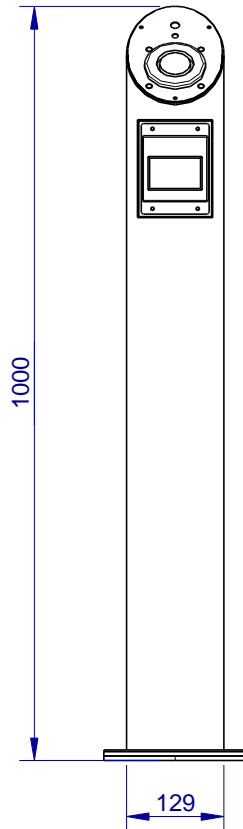

BGCRSI S/S

CARD READER STAND
AND INTERCOM S/S 304

BGBGSS S/S

BREAK GLASS UNIT
STAND WITH SIREN

BGCRSBG S/S

CARD READER STAND
AND BREAK GLASS

BGCRS S/S

CARD READER
STAND S/S 304

DIMENSIONS ARE IN MILIMETERS

This drawing is the property of Boomgate Systems. It is supplied on loan for your confidential information and must not be copied. On request this drawing must be returned to Boomgate Systems

Material:	S/S 304
Part name:	READER BOLLARDS
Drawn by:	SHANE VAN DAM
Date:	10-05-2011
Scale:	

Customer:
BOOMGATE SYSTEMS
Part description:
READER BOLLARDS