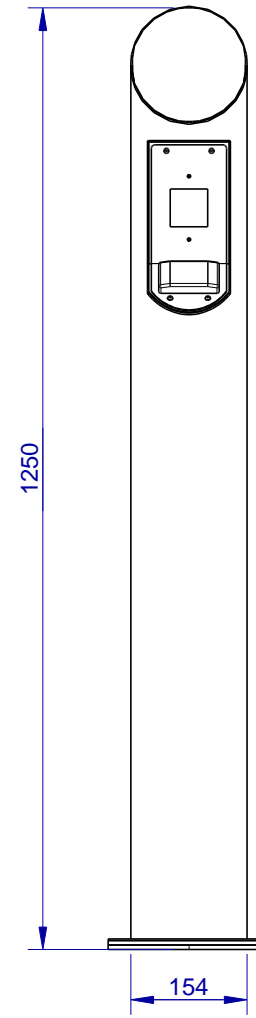

BGCRSI S/S

CARD READER STAND
AND INTERCOM S/S 304

BGBGSS S/S

BREAK GLASS UNIT
STAND WITH SIREN

BGCRSBG S/S

CARD READER STAND
AND BREAK GLASS

BGCRS S/S

CARD READER
STAND S/S 304

DIMENSIONS ARE IN MILIMETERS

This drawing is the property of Boomgate Systems. It is supplied on loan for your confidential information and must not be copied. On request this drawing must be returned to Boomgate Systems

Material:	S/S 304
Part name:	READER BOLLARDS
Drawn by:	SHANE VAN DAM
Date:	10-05-2011
Scale:	

Customer:
BOOMGATE SYSTEMS
Part description:
READER BOLLARDS