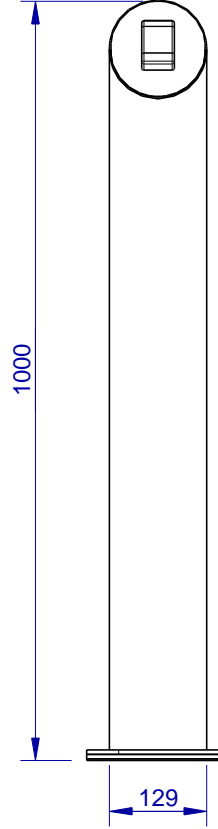

BGCRSI S/S

CARD READER STAND
AND INTERCOM S/S 304

BGBGSS S/S

BREAK GLASS UNIT
STAND WITH SIREN

BGCRSBG S/S

CARD READER STAND
AND BREAK GLASS

BGCRS S/S

CARD READER
STAND S/S 304

DIMENSIONS ARE IN MILIMETERS

This drawing is the property of Boomgate Systems. It is supplied on loan for your confidential information and must not be copied. On request this drawing must be returned to Boomgate Systems

Material:	S/S 304
Part name:	READER BOLLARDS
Drawn by:	SHANE VAN DAM
Date:	10-05-2011
Scale:	

Customer:
BOOMGATE SYSTEMS
Part description:
READER BOLLARDS