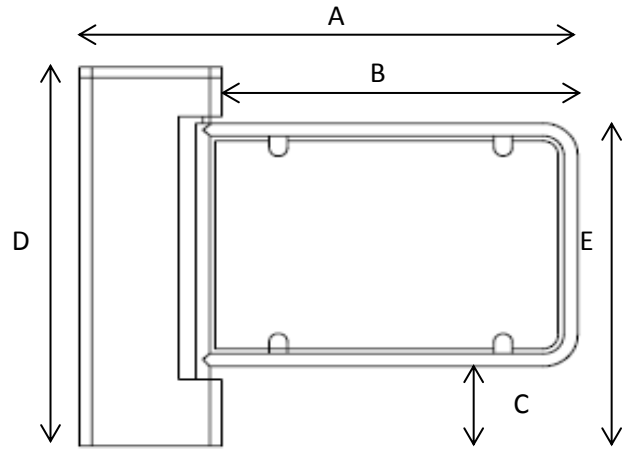

# AUTOMATED SWING GATES SQUARE SHAPE

## 180 DEGREE SWING GATE

### 180 DEGREE SEMI AUTOMATED SWING GATE

A	Total Width	1175mm	Total Width	1175mm
B	Opening Size	865mm	Opening Size	865mm
C	Gate from floor	193mm	Gate from floor	193mm
D	Total height	1070mm	Total height	1070mm
E	Gate height	930mm	Gate height	930mm
F	Cabinet Width	310mm	Cabinet Width	310mm
G	Cabinet Length	310mm	Cabinet Length	310mm