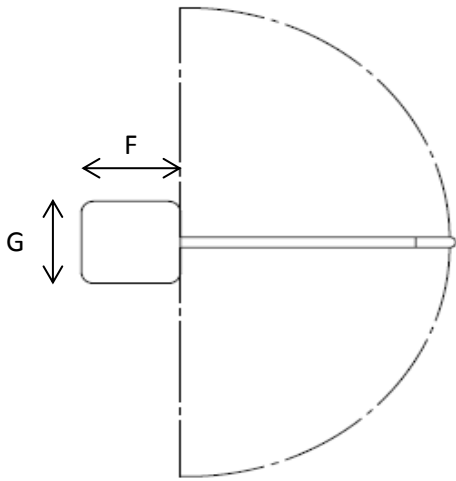

# AUTOMATED SWING GATES SQUARE SHAPE

## 180 DEGREE SWING GATE

## 90 DEGREE SWING GATE

### 180 DEGREE SEMI AUTOMATED SWING GATE

A	Total Width	1175mm	Total Width	1175mm
B	Opening Size	865mm	Opening Size	865mm
C	Gate from floor	193mm	Gate from floor	193mm
D	Total height	1070mm	Total height	1070mm
E	Gate height	930mm	Gate height	930mm
F	Cabinet Width	310mm	Cabinet Width	310mm
G	Cabinet Length	310mm	Cabinet Length	310mm