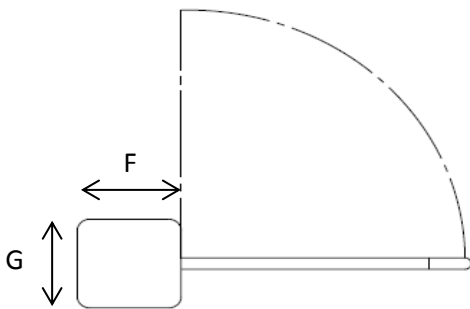

90 DEGREE SEMI AUTOMATED SWING GATE

180 DEGREE SEMI AUTOMATED SWING GATE

A	Total Width	1175mm	Total Width	1175mm
B	Opening Size	865mm	Opening Size	865mm
C	Gate from floor	193mm	Gate from floor	193mm
D	Total height	1070mm	Total height	1070mm
E	Gate height	930mm	Gate height	930mm
F	Cabinet Width	310mm	Cabinet Width	310mm
G	Cabinet Length	310mm	Cabinet Length	310mm

Due to continuous improvement, products and design are subject to change without notice.