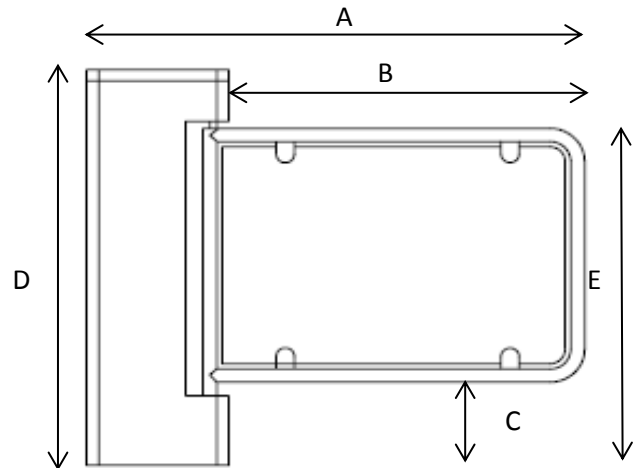

# AUTOMATED SWING GATES SQUARE SHAPE

## 180 DEGREE SWING GATE

## 90 DEGREE SWING GATE

### 180 DEGREE SEMI AUTOMATED SWING GATE

A	Total Width	1175mm	Total Width	1175mm
B	Opening Size	865mm	Opening Size	865mm
C	Gate from floor	193mm	Gate from floor	193mm
D	Total height	1070mm	Total height	1070mm
E	Gate height	930mm	Gate height	930mm
F	Cabinet Width	310mm	Cabinet Width	310mm
G	Cabinet Length	310mm	Cabinet Length	310mm